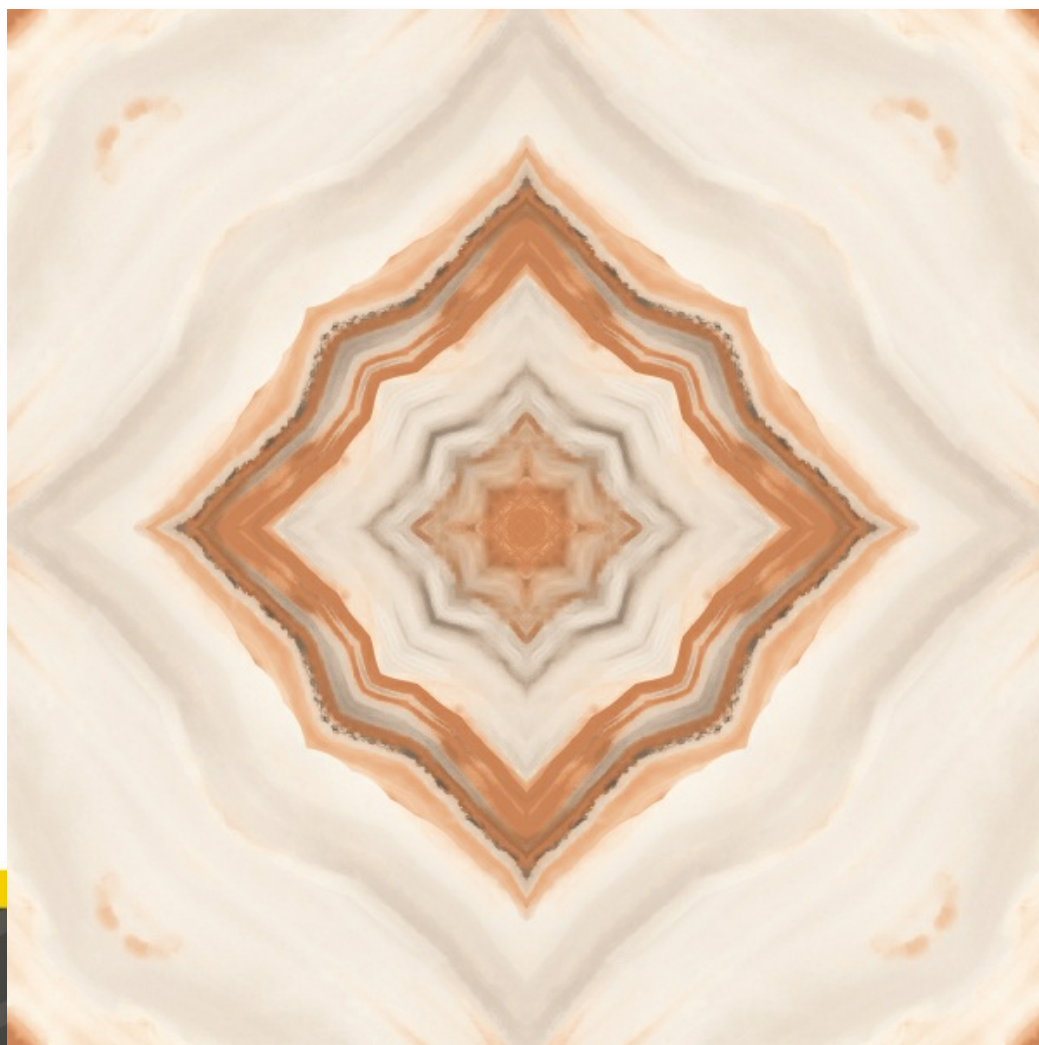

G - N N U - 1

600 X 600 MM

MOKUP