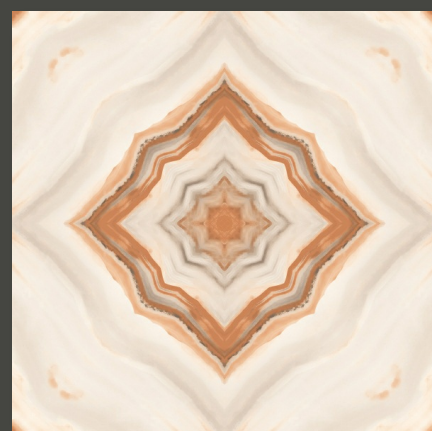

600 X 600 MM

MOKUP