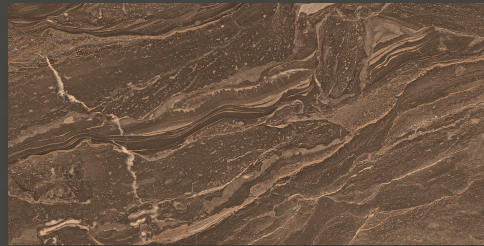

GLOSSY COLLECTION-
2020

WILLIAM NERO

600 X 1200 MM

GLOSSY COLLECTION-
2020

WILLIAM MAROON

600 X 1200 MM

GLOSSY COLLECTION-
2020

WLLIAM NERO