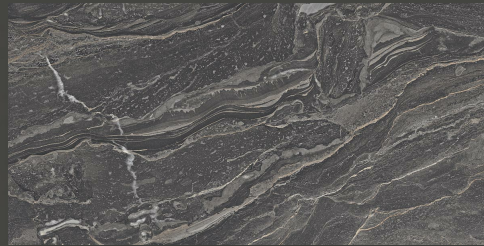

GLOSSY COLLECTION-
2020

WILLIAM NERO

600 X 1200 MM

GLOSSY COLLECTION-
2020

WILLIAM MAROON

600 X 1200 MM

GLOSSY COLLECTION-
2020

WLLIAM NERO