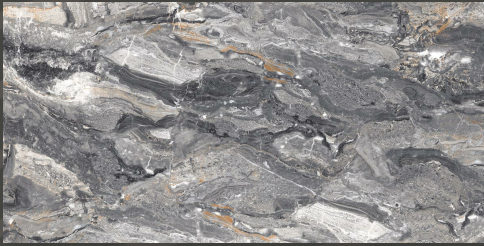

600 X 1200 MM

GLOSSY COLLECTION-
2020

OPERA GOLD