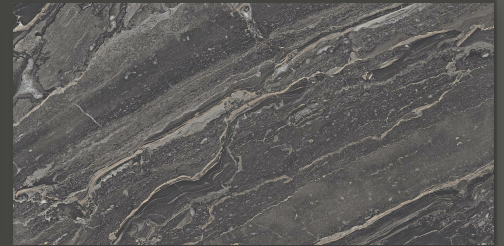

GLOSSY COLLECTION-
2020

WILLIAM NERO

600 X 1200 MM

GLOSSY COLLECTION-
2020

WILLIAM MAROON

600 X 1200 MM

GLOSSY COLLECTION-
2020

WLLIAM NERO