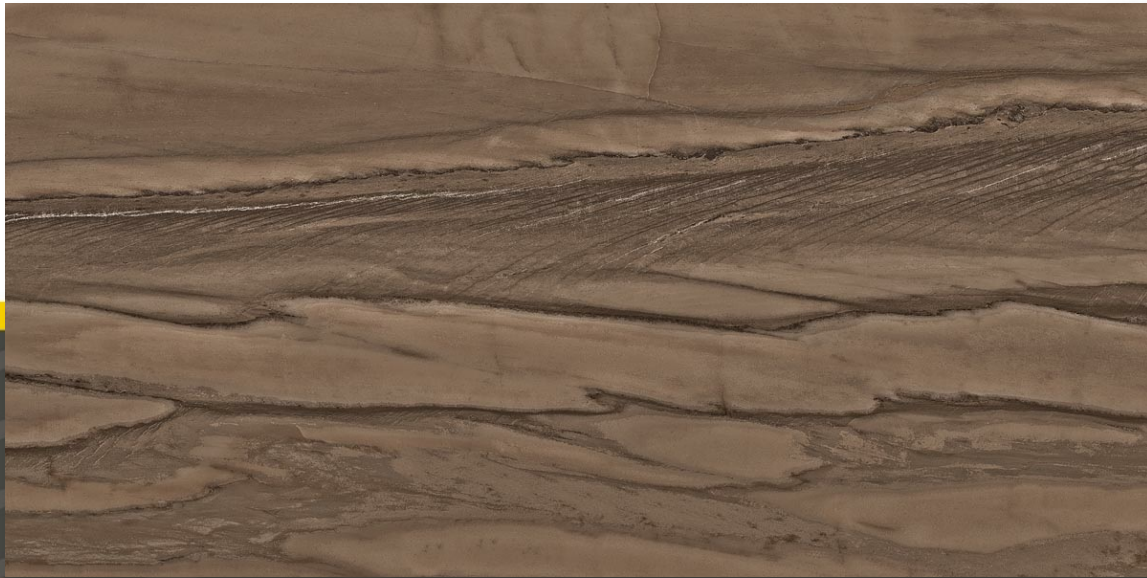

600 X 1200 MM

GLOSSY COLLECTION-2020

600 X 1200 MM

GLOSSY COLLECTION
2020

STONIC GRIS

TEXON CHOCO

600 X 1200 MM

GLOSSY COLLECTION-2020