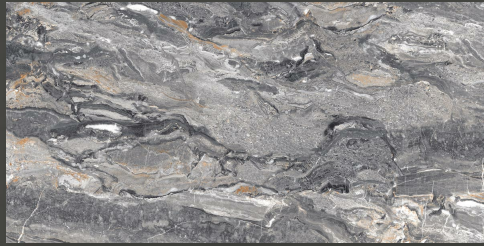

600 X 1200 MM

GLOSSY COLLECTION-
2020

OPERA GOLD