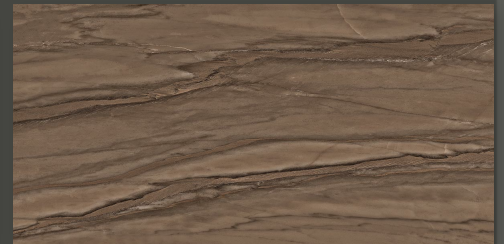

600 X 1200 MM

GLOSSY COLLECTION-
2020

TEXON CHOCO