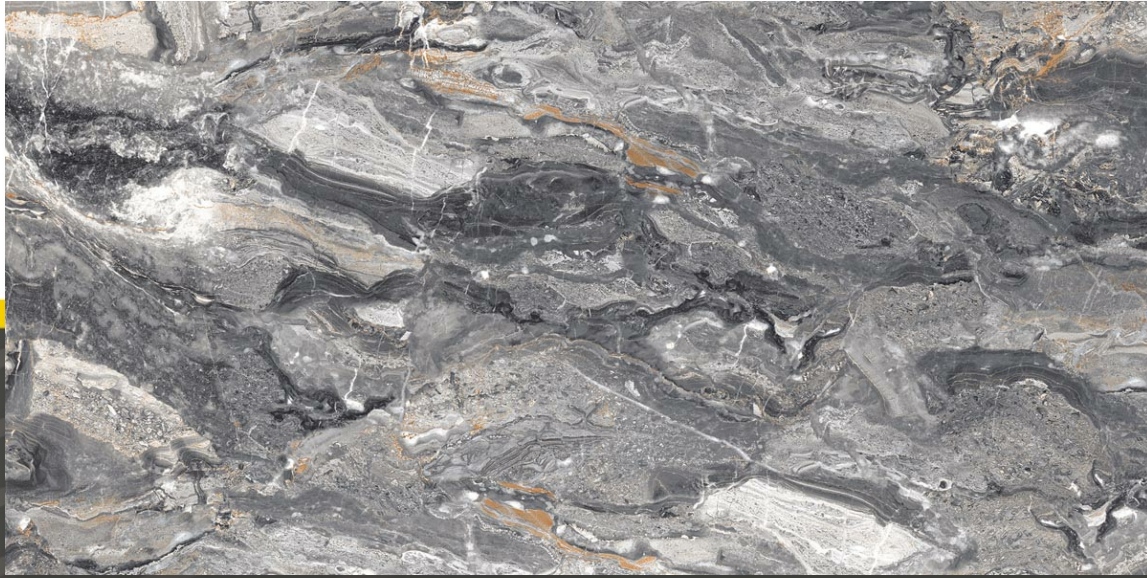

600 X 1200 MM

GLOSSY COLLECTION-
2020

OPERA GOLD