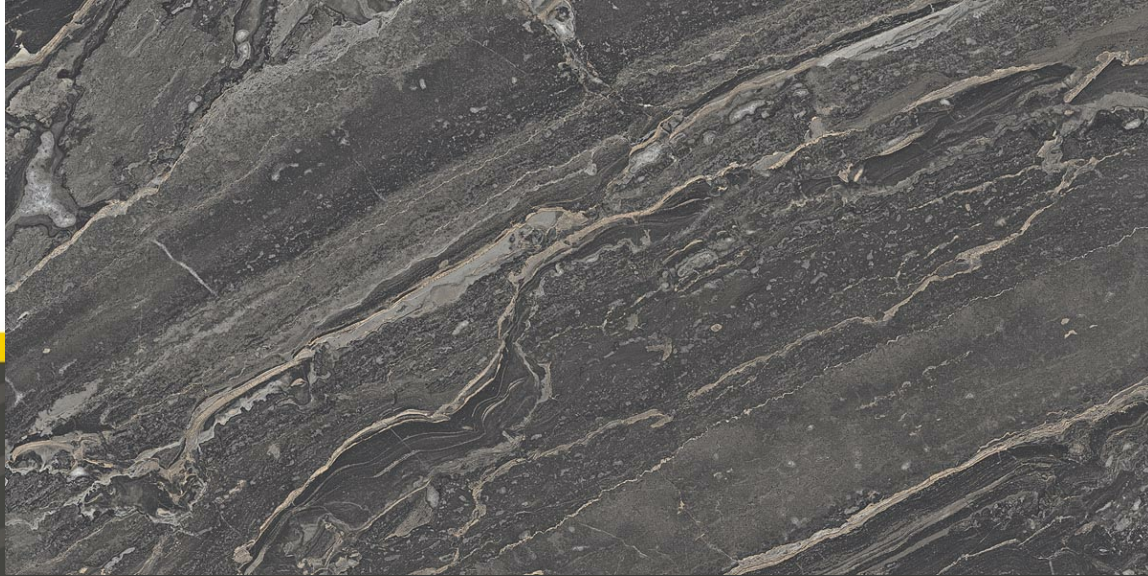

GLOSSY COLLECTION-
2020

WILLIAM NERO

600 X 1200 MM

GLOSSY COLLECTION-
2020

WILLIAM MAROON

600 X 1200 MM

GLOSSY COLLECTION-
2020

WLLIAM NERO