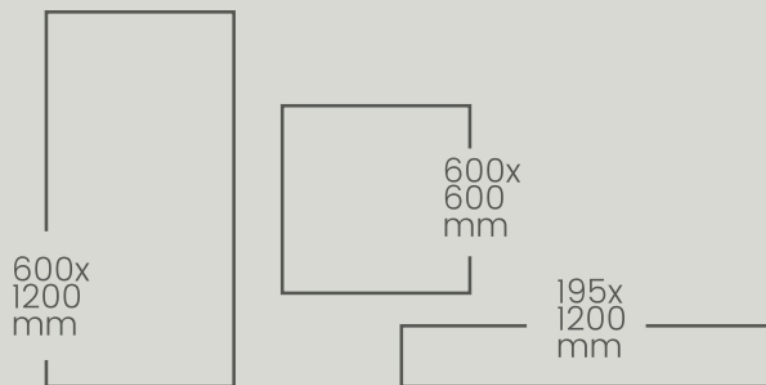

| life

“Varied Dimensions” – Life is filled with sweet experiences, some big and some small. With Elica, feel the elixir of every emotions.

Exquisite quality that easily blends into every spaces and ideally fit into any size or scope of a project.