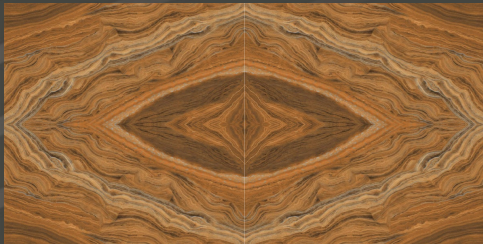

HIGH GLOSS

**LAURENT**

600 X 1200 MM

HIGH GLOSS

**LAVA BROWN**

600 X 1200 MM

HIGH GLOSS

**LINEA COFFEE**