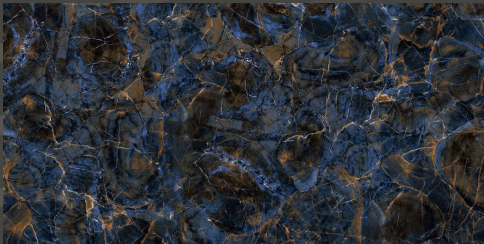

ELECTRA BLUE