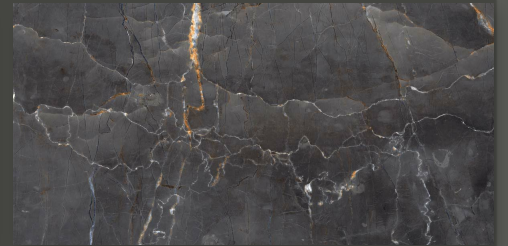

## ECLIPSE MARRONE

600 X 1200 MM

HIGH GLOSS

**ELECTRA**

600 X 1200 MM

HIGH GLOSS