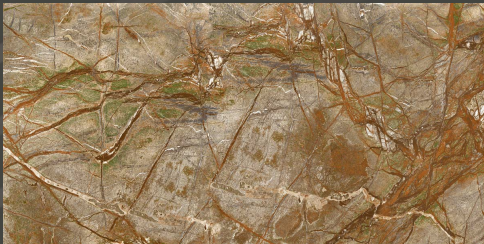

## PORTUGUESE MARBLE

600 X 1200 MM

HIGH GLOSS

**RAIN FOREST GREEN**

600 X 1200 MM

HIGH GLOSS

**RIVERA**

600 X 1200 MM