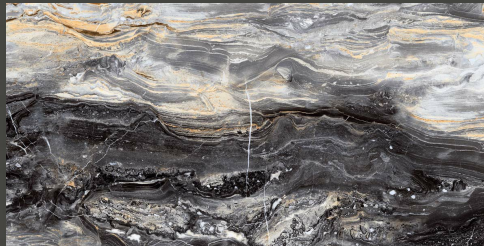

FANTASSTIC BLACK