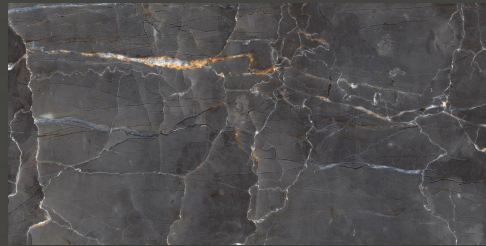

## ECLIPSE MARRONE

600 X 1200 MM

HIGH GLOSS

**ELECTRA**

600 X 1200 MM

HIGH GLOSS