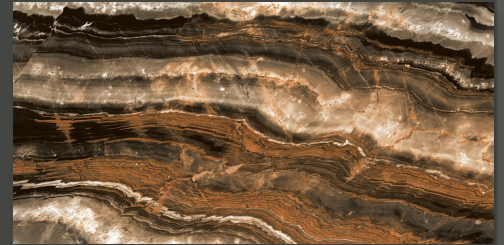

600 X 1200 MM

HIGH GLOSS

TECNO DARK