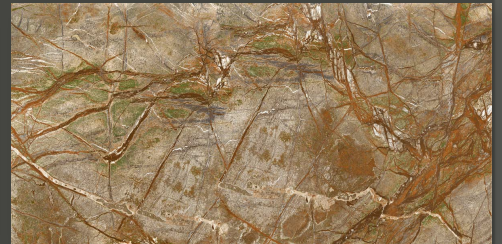

## PORTUGUESE MARBLE

600 X 1200 MM

HIGH GLOSS

**RAIN FOREST GREEN**

600 X 1200 MM

HIGH GLOSS

**RIVERA**

600 X 1200 MM