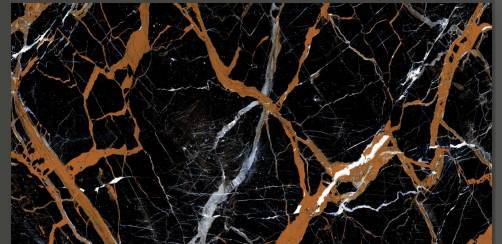

SPARKLE BLACK