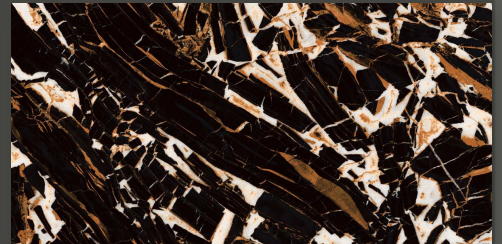

## SPARKLE BLACK

600 X 1200 MM

HIGH GLOSS

**SPARKLE BROWN**

600 X 1200 MM

HIGH GLOSS

**SPRING GOLD**

600 X 1200 MM