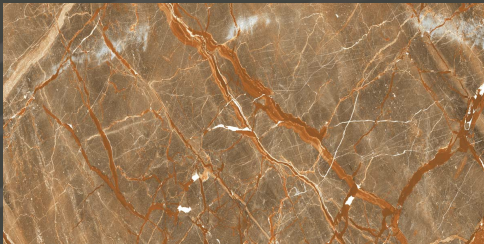

## SPARKLE BLACK

600 X 1200 MM

HIGH GLOSS

**SPARKLE BROWN**

600 X 1200 MM

HIGH GLOSS

**SPRING GOLD**

600 X 1200 MM