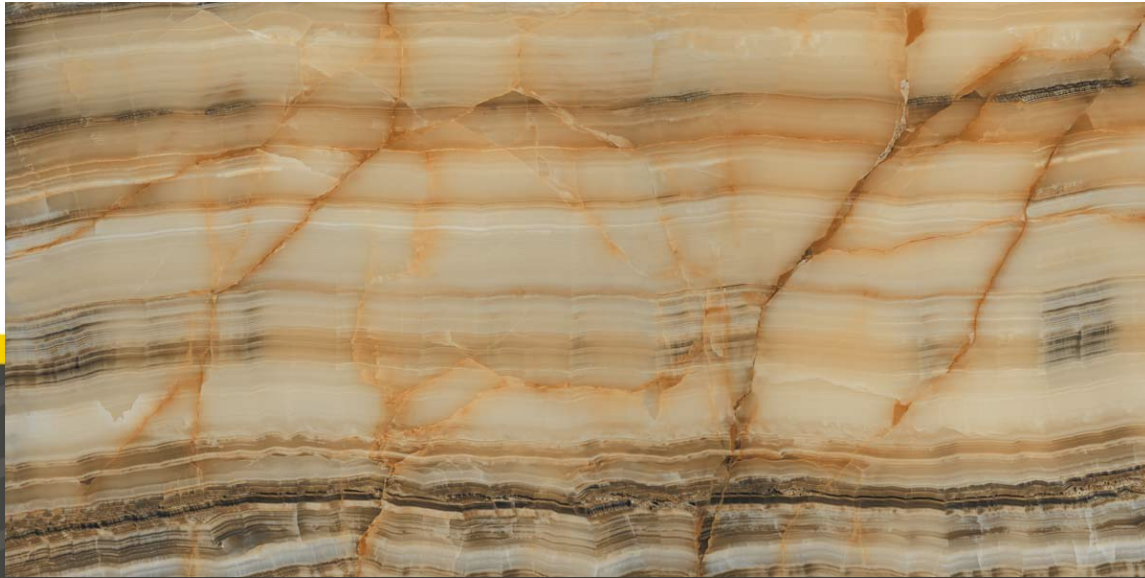

600 X 1200 MM

HIGH GLOSS

PHOENIX COPPER