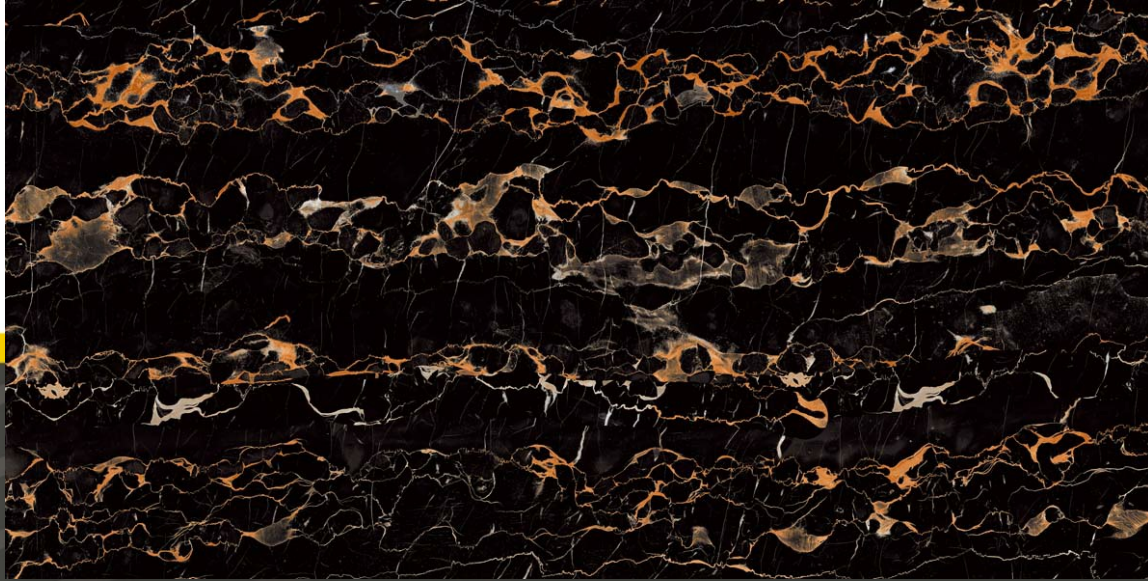

600 X 1200 MM

HIGH GLOSS

PORTORO BLACK