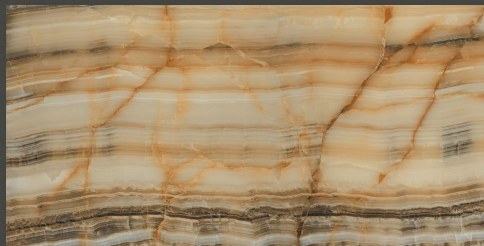

PHOENIX COPPER