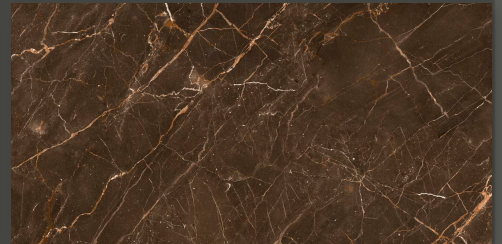

IMPERIAL CHOCO