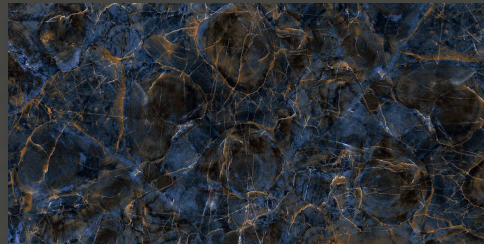

ELECTRA BLUE