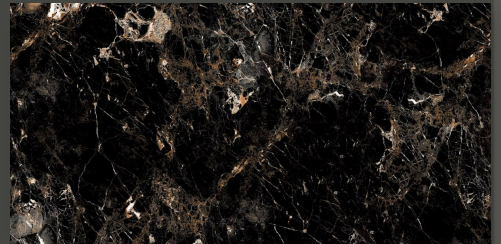

600 X 1200 MM

HIGH GLOSS

METZ NEGRO