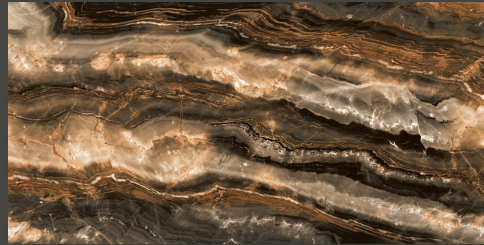

600 X 1200 MM

HIGH GLOSS

TECNO DARK