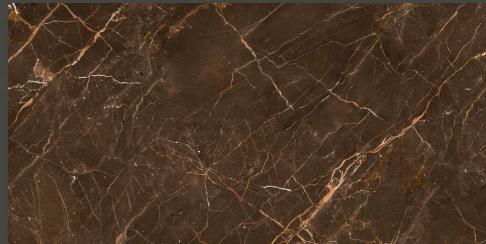

IMPERIAL CHOCO