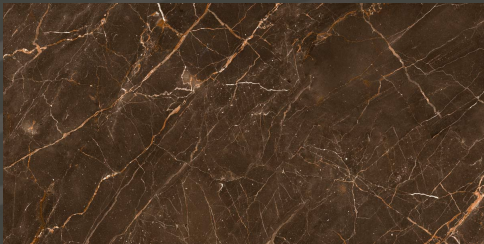

IMPERIAL CHOCO