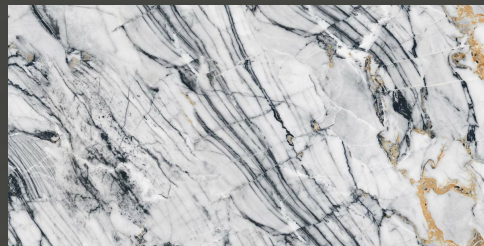

600 X 1200 MM

HIGH GLOSS

LAURENT