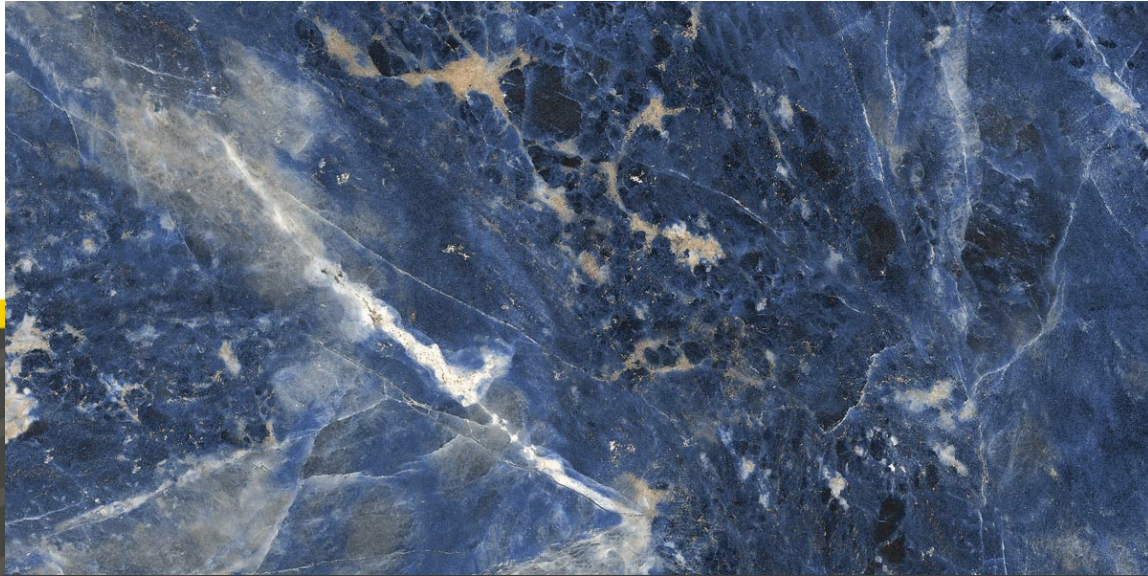

600 X 1200 MM

HIGH GLOSS

ASHIDA BLUE