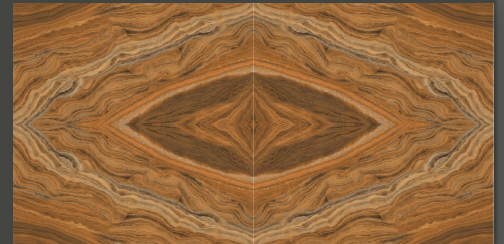

HIGH GLOSS

**LAURENT**

600 X 1200 MM

HIGH GLOSS

**LAVA BROWN**

600 X 1200 MM

HIGH GLOSS

**LINEA COFFEE**