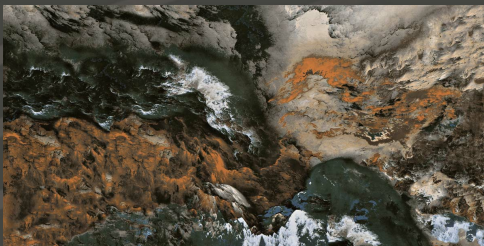

SMOKE GREEN