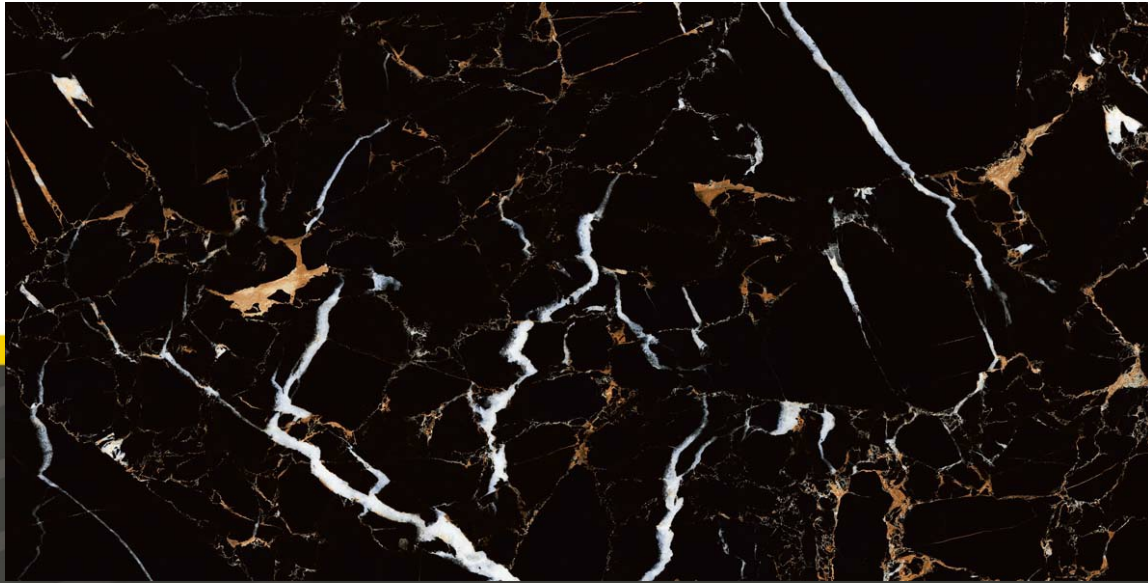

600 X 1200 MM

HIGH GLOSS

ROSSO BLACK