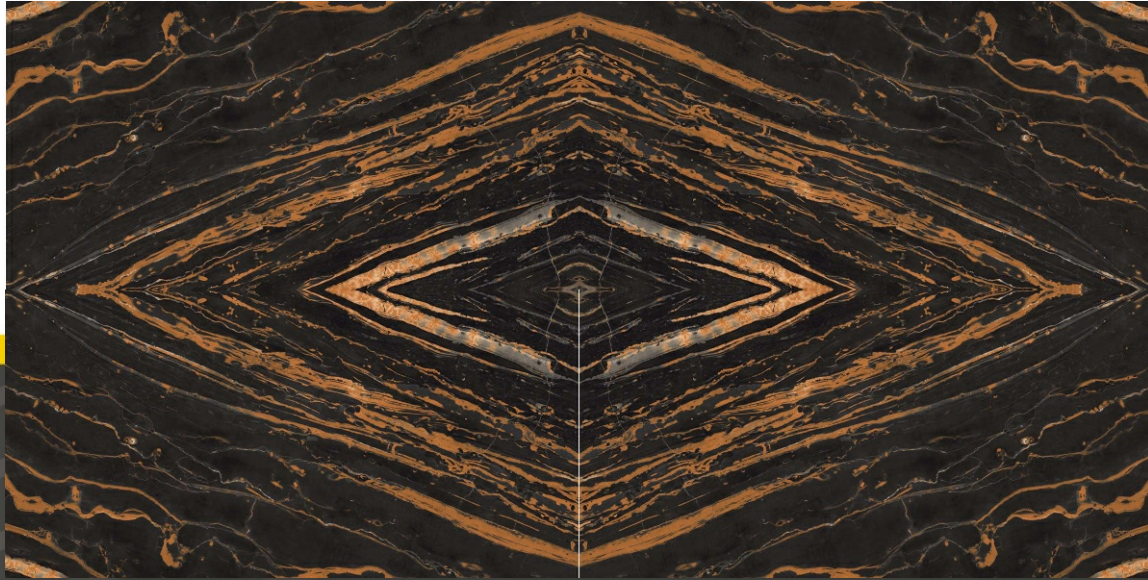

600 X 1200 MM

HIGH GLOSS

VOLCANO BLACK