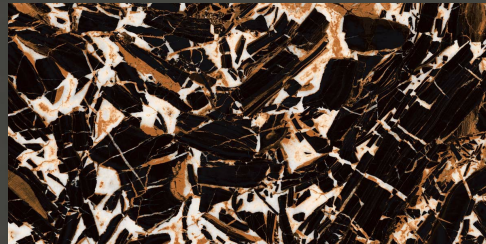

## SPARKLE BLACK

600 X 1200 MM

HIGH GLOSS

**SPARKLE BROWN**

600 X 1200 MM

HIGH GLOSS

**SPRING GOLD**

600 X 1200 MM