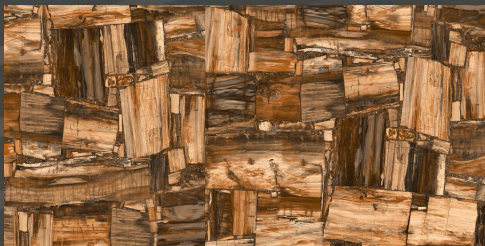

600 X 1200 MM

HIGH GLOSS

BLOCK WOOD