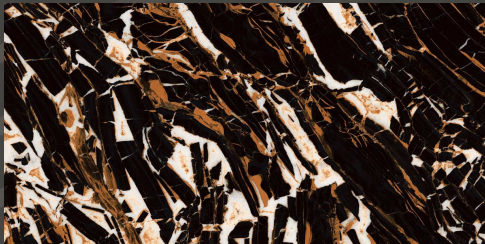

## SPARKLE BLACK

600 X 1200 MM

HIGH GLOSS

**SPARKLE BROWN**

600 X 1200 MM

HIGH GLOSS

**SPRING GOLD**

600 X 1200 MM