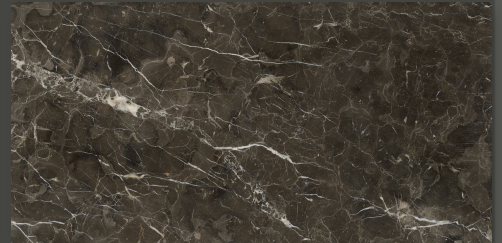

600 X 1200 MM

HIGH GLOSS

WILLIAM GREY