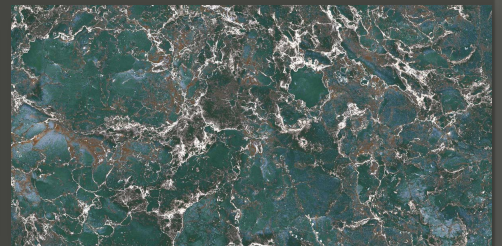

## INDIAN TRIANGAL

600 X 1200 MM

HIGH GLOSS

**IRISH GREEN**

600 X 1200 MM

HIGH GLOSS

**JURASSIC BROWN**

600 X 1200 MM