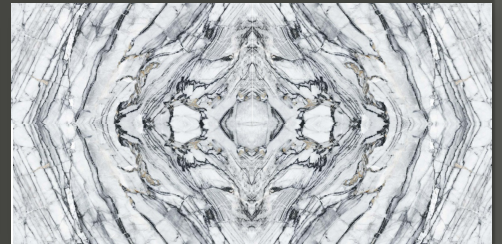

## BLOCK WOOD

600 X 1200 MM

HIGH GLOSS

**BM LAURENT**

600 X 1200 MM

HIGH GLOSS