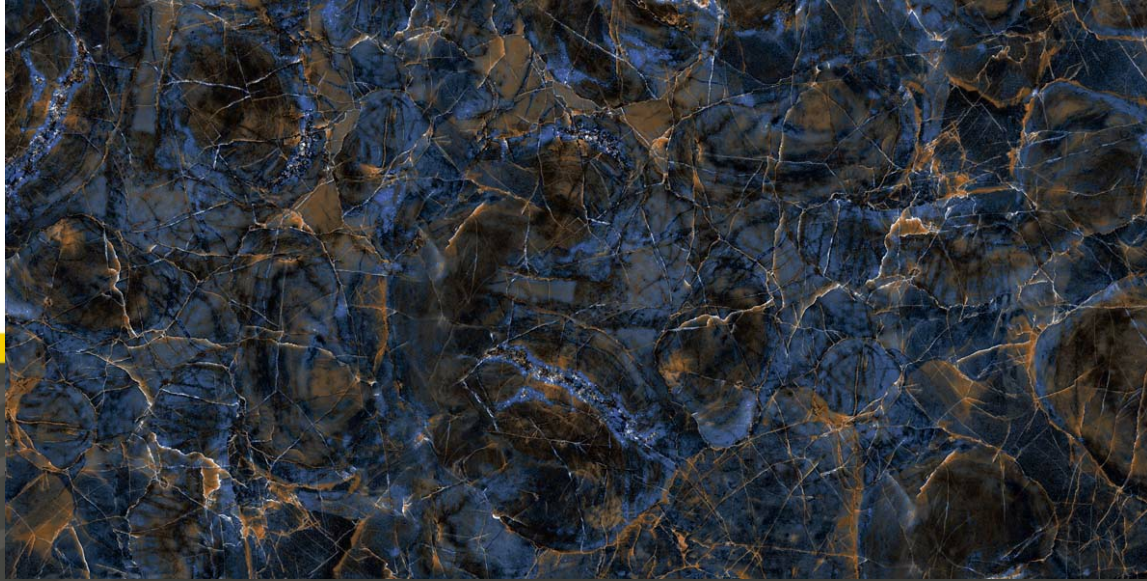

## ECLIPSE MARRONE

600 X 1200 MM

HIGH GLOSS

**ELECTRA**

600 X 1200 MM

HIGH GLOSS