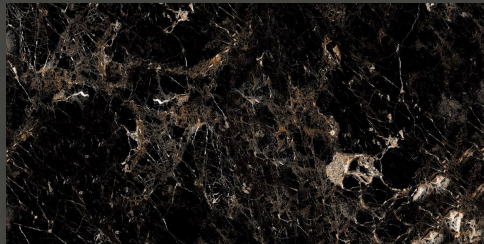

600 X 1200 MM

HIGH GLOSS

METZ NEGRO