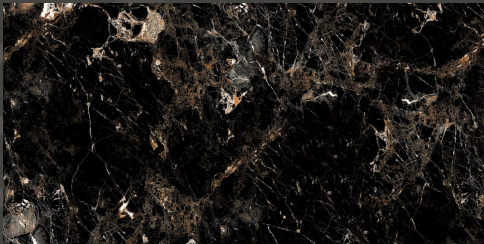

600 X 1200 MM

HIGH GLOSS

METZ NEGRO