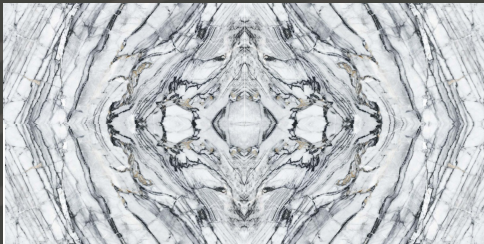

## BLOCK WOOD

600 X 1200 MM

HIGH GLOSS

**BM LAURENT**

600 X 1200 MM

HIGH GLOSS