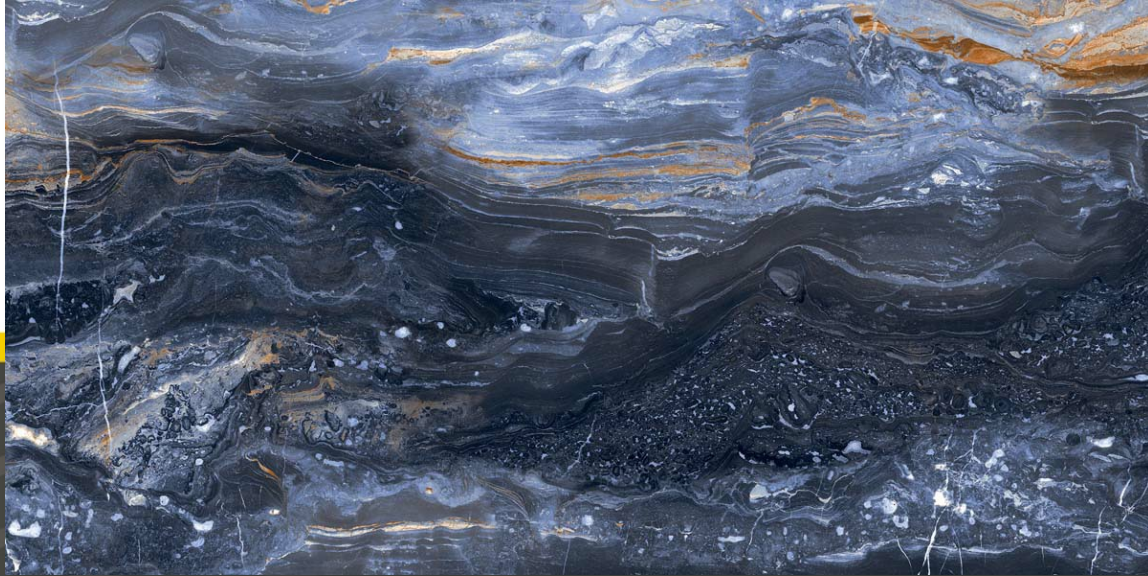

600 X 1200 MM

HIGH GLOSS

FANTASSTIC BLUE