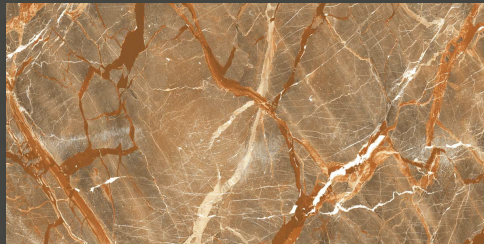

## SPARKLE BLACK

600 X 1200 MM

HIGH GLOSS

**SPARKLE BROWN**

600 X 1200 MM

HIGH GLOSS

**SPRING GOLD**

600 X 1200 MM