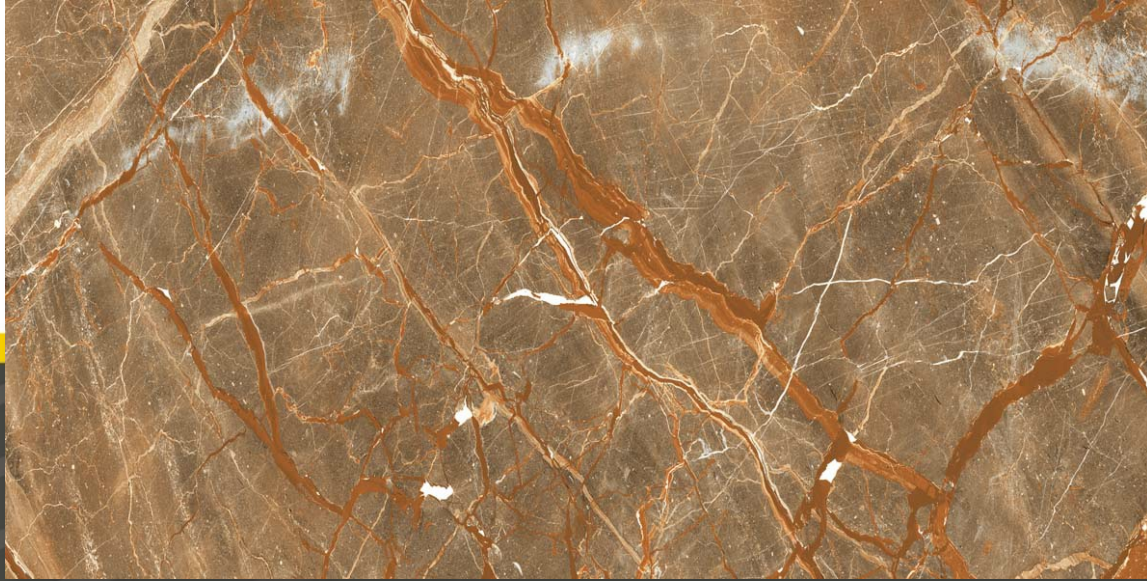

600 X 1200 MM

HIGH GLOSS

SPARKLE BROWN