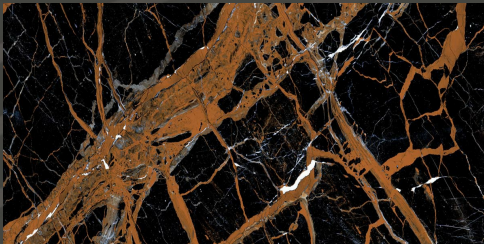

SPARKLE BLACK