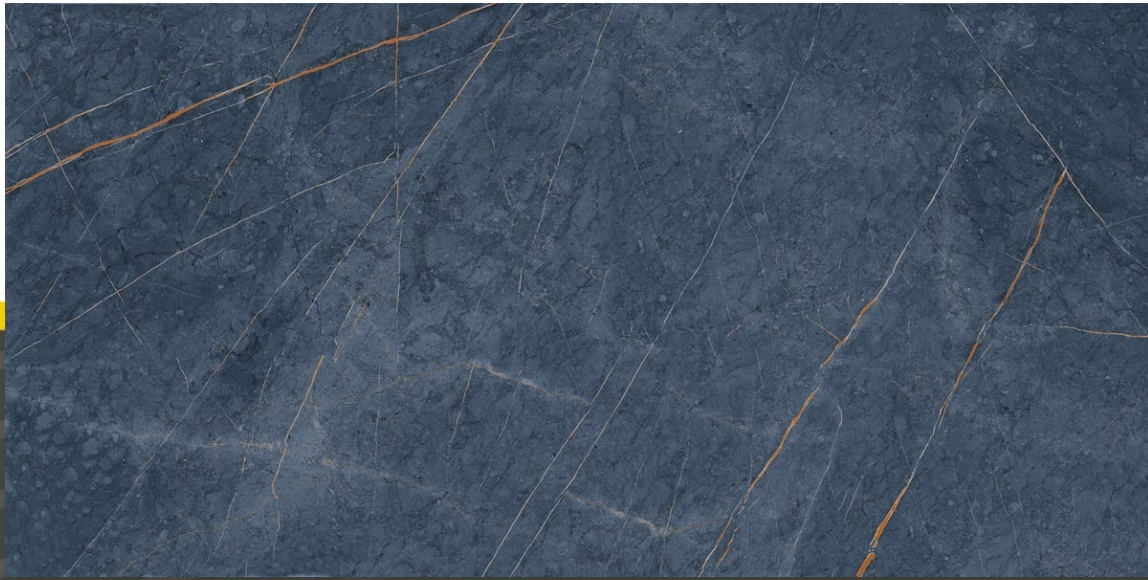

600 X 1200 MM

HIGH GLOSS

ARIZONA AZUL