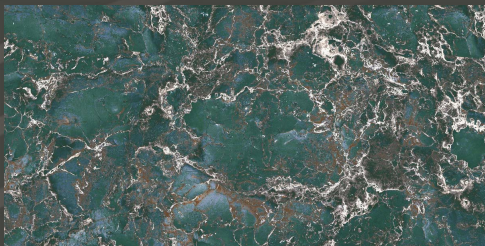

## INDIAN TRIANGAL

600 X 1200 MM

HIGH GLOSS

**IRISH GREEN**

600 X 1200 MM

HIGH GLOSS

**JURASSIC BROWN**

600 X 1200 MM