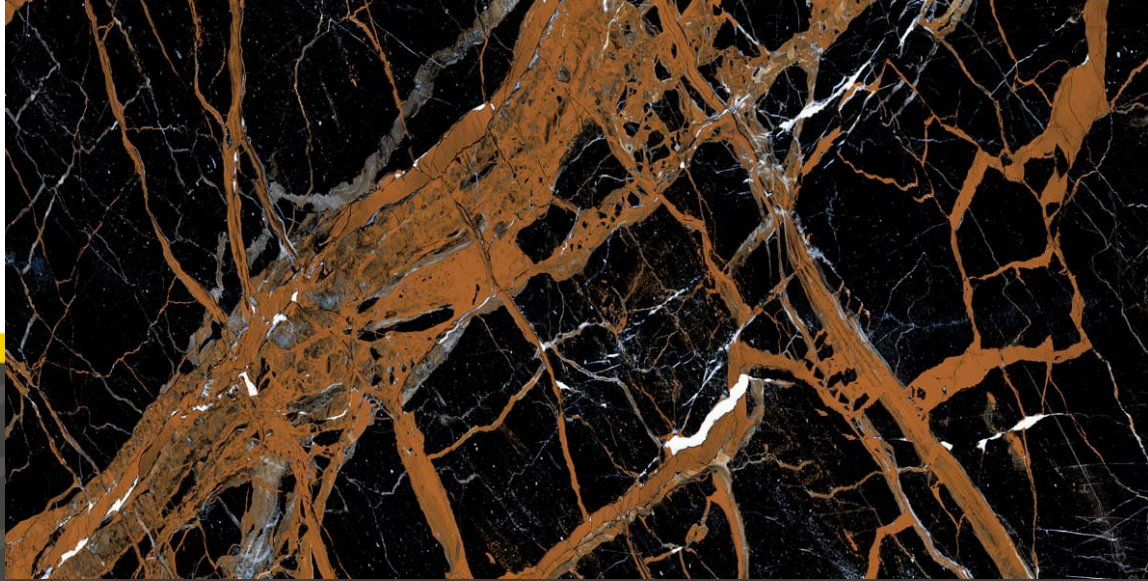

600 X 1200 MM

HIGH GLOSS

SPARKLE BLACK