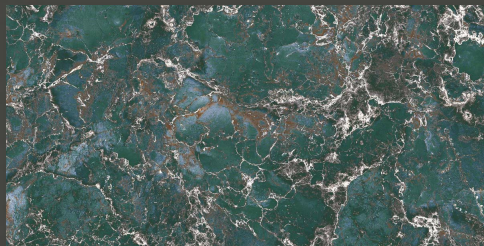

## INDIAN TRIANGAL

600 X 1200 MM

HIGH GLOSS

**IRISH GREEN**

600 X 1200 MM

HIGH GLOSS

**JURASSIC BROWN**

600 X 1200 MM