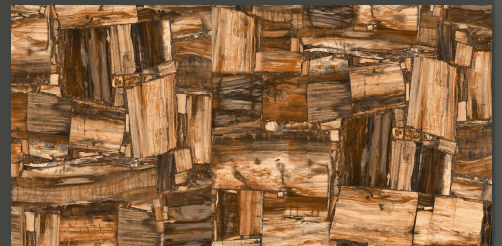

600 X 1200 MM

HIGH GLOSS

BLOCK WOOD