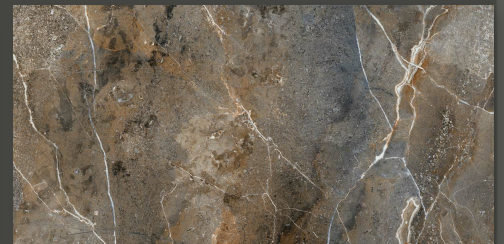

## PORTUGUESE MARBLE

600 X 1200 MM

HIGH GLOSS

**RAIN FOREST GREEN**

600 X 1200 MM

HIGH GLOSS

**RIVERA**

600 X 1200 MM