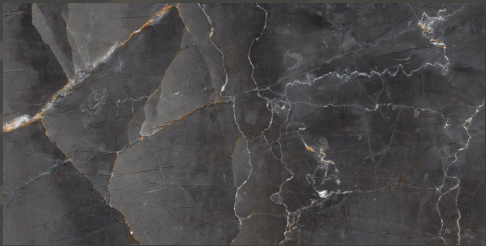

## ECLIPSE MARRONE

600 X 1200 MM

HIGH GLOSS

**ELECTRA**

600 X 1200 MM

HIGH GLOSS