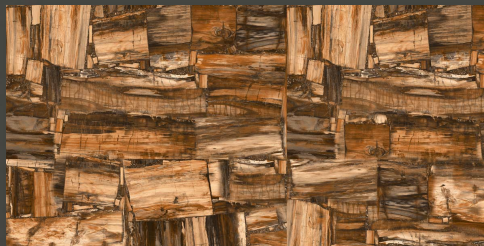

600 X 1200 MM

HIGH GLOSS

BLOCK WOOD