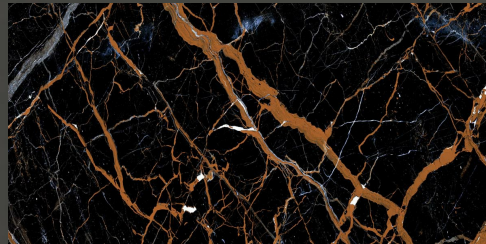

SPARKLE BLACK