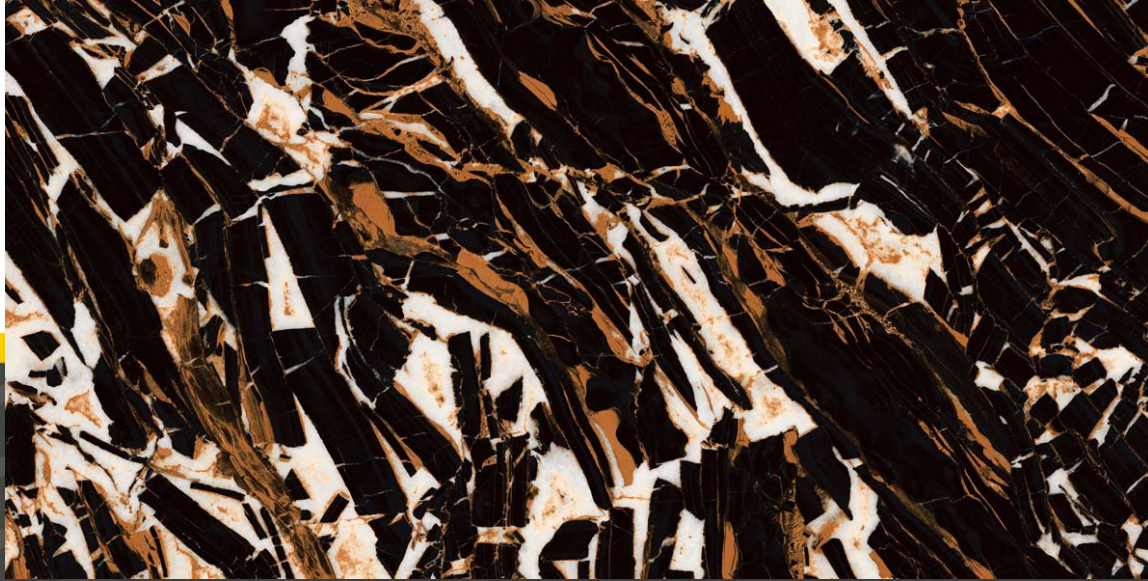

## SPARKLE BLACK

600 X 1200 MM

HIGH GLOSS

**SPARKLE BROWN**

600 X 1200 MM

HIGH GLOSS

**SPRING GOLD**

600 X 1200 MM