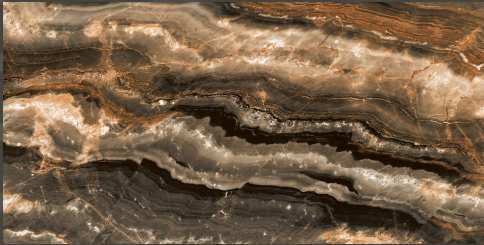

600 X 1200 MM

HIGH GLOSS

TECNO DARK