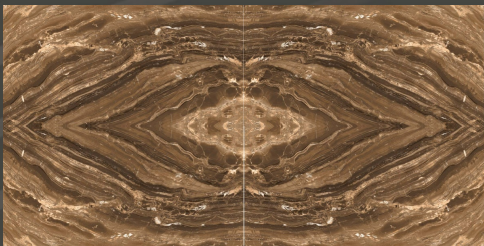

## DRAGON STONE

600 X 1200 MM

HIGH GLOSS

## EXOTIC MARBLE

600 X 1200 MM

HIGH GLOSS