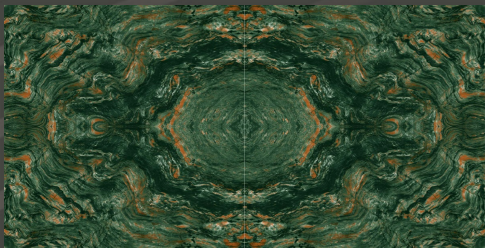

DRAGON STONE