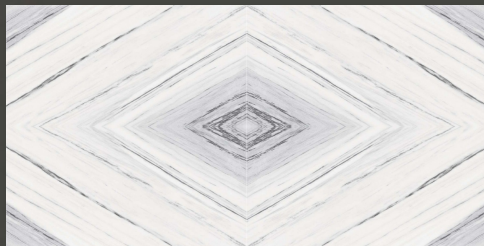

INDIAN TRIANGAL