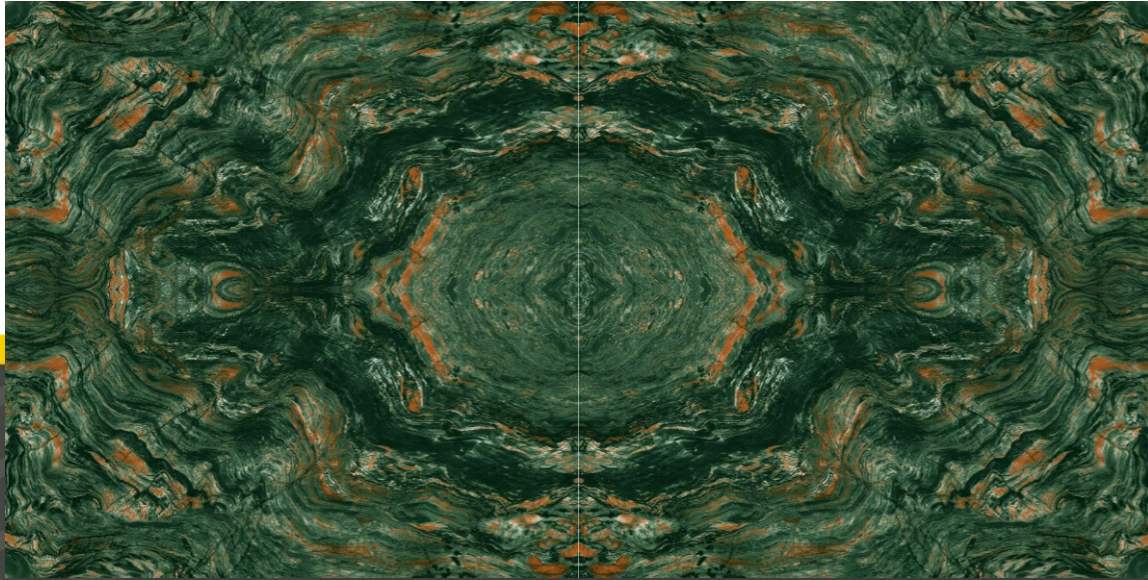

600 X 1200 MM

HIGH GLOSS

DRAGON STONE