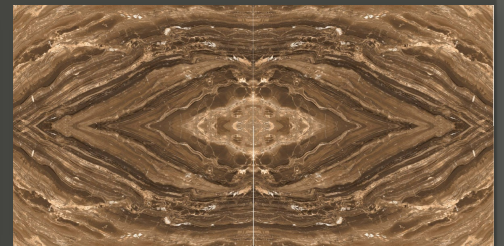

## DRAGON STONE

600 X 1200 MM

HIGH GLOSS

## EXOTIC MARBLE

600 X 1200 MM

HIGH GLOSS