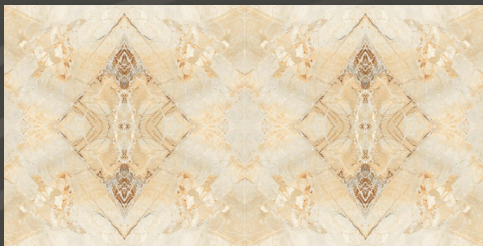

600 X 1200 MM

GLOSSY

VMR - 7