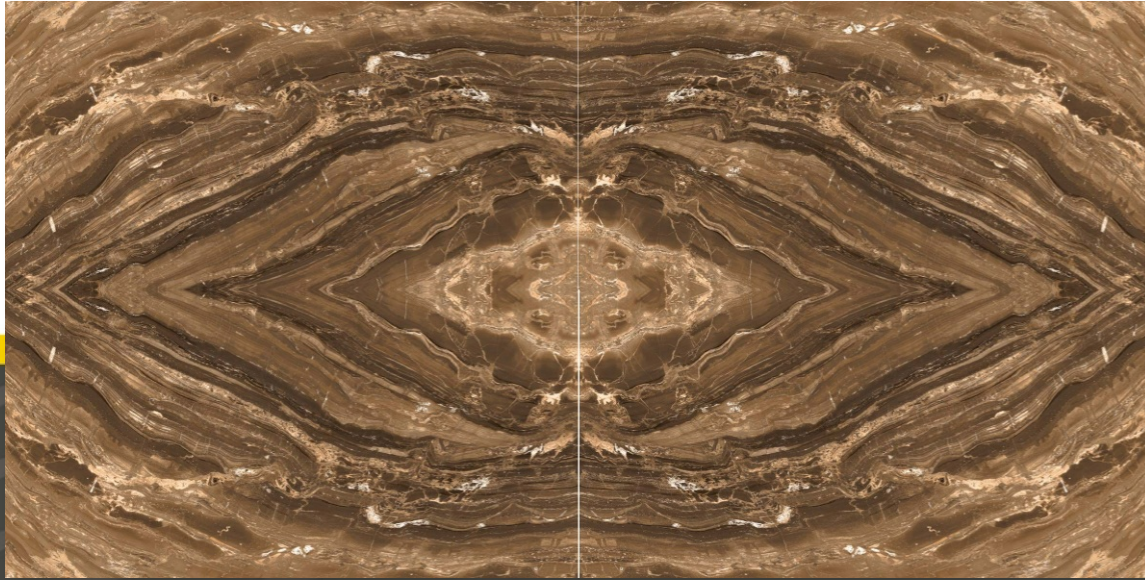

600 X 1200 MM

HIGH GLOSS

EXOTIC MARBLE