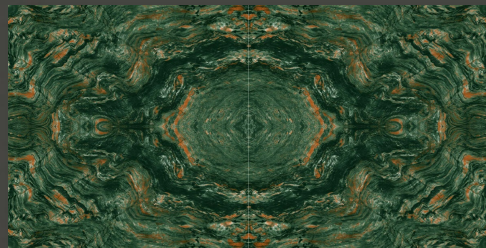

DRAGON STONE