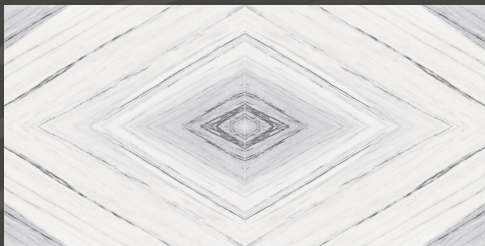

INDIAN TRIANGAL