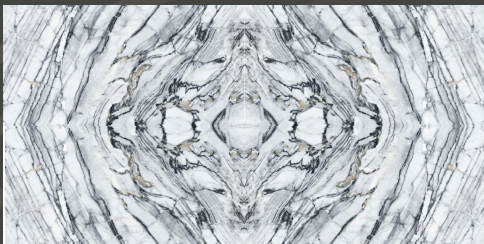

600 X 1200 MM

HIGH GLOSS

**BM LAURENT**

600 X 1200 MM

HIGH GLOSS