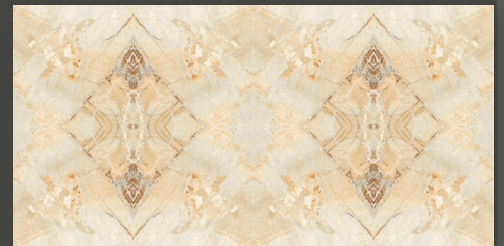

600 X 1200 MM

GLOSSY

VMR - 7