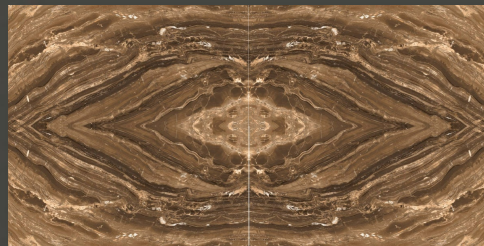

## DRAGON STONE

600 X 1200 MM

HIGH GLOSS

## EXOTIC MARBLE

600 X 1200 MM

HIGH GLOSS