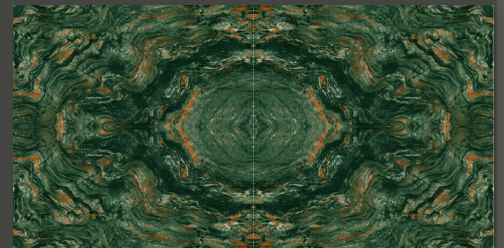

DRAGON STONE