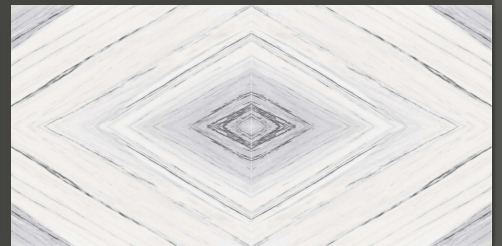

INDIAN TRIANGAL