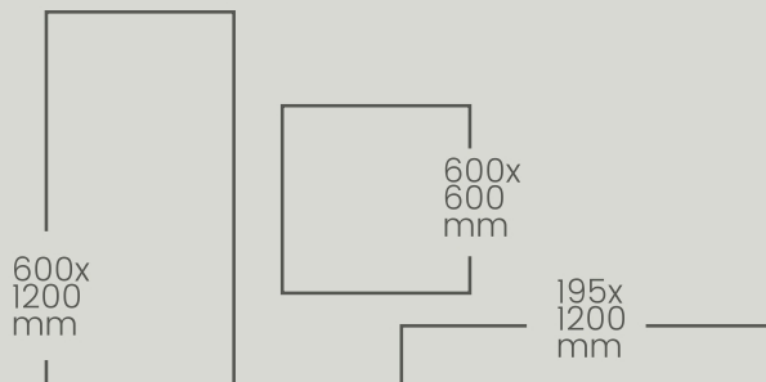

| life

“Varied Dimensions” – Life is filled with sweet experiences, some big and some small. With Elica, feel the elixir of every emotions.

Exquisite quality that easily blends into every spaces and ideally fit into any size or scope of a project.