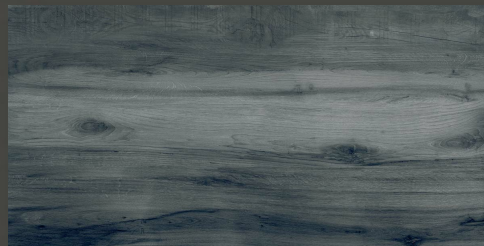

600 X 1200 MM

WOOD

LERIX NERO