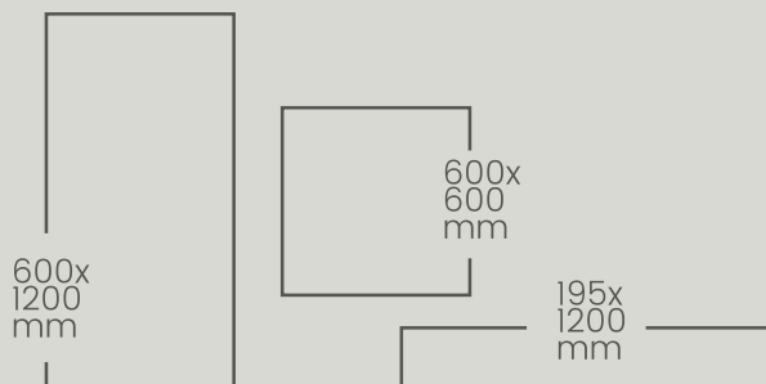

| life

“Varied Dimensions” – Life is filled with sweet experiences, some big and some small. With Elica, feel the elixir of every emotions.

Exquisite quality that easily blends into every spaces and ideally fit into any size or scope of a project.